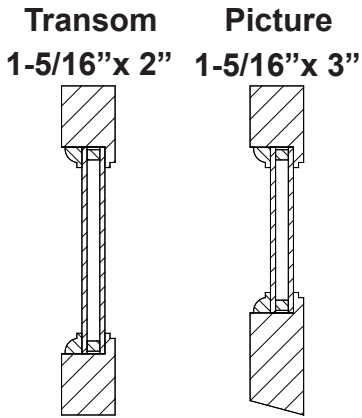

1-1/4" EXTERIOR WOOD TRANSOM OR PICTURE SASH

• 7/8" Flat Grill Between the Glass or 7/8" Wood Grills Included

Sash Type		Sash Only W/ I.G. Unit	Sash W/4-9/16" Jamb, Clear I.G. With or Without GBG, 180 BM
For I.G. Units Less Than 12 Sq.Ft.	1-1/4" Clear wood Transom Sash	\$1.70 Per United Inch	Add \$2.00 Per United Inch
	1-1/4" Clear wood Picture Sash	\$2.50 Per United Inch	Add \$2.00 Per United Inch
	1-1/4" Primed wood Transom Sash	\$1.90 Per United Inch	Add \$2.00 Per United Inch
	1-1/4" Primed wood Picture Sash	\$2.70 Per United Inch	Add \$2.00 Per United Inch

1-3/4" EXTERIOR WOOD TRANSOM OR PICTURE SASH

• 7/8" Flat Grill Between the Glass or 7/8" Wood Grills Included

Sash Type		Sash Only W/ I.G. Unit	Sash W/4-9/16" Jamb, Clear I.G. With or Without GBG, 180 BM
For I.G. Units	1-3/4" Primed wood Transom Sash	\$3.90 Per United Inch	Add \$2.00 Per United Inch
	1-3/4" Primed wood Picture Sash	\$3.90 Per United Inch	Add \$2.00 Per United Inch