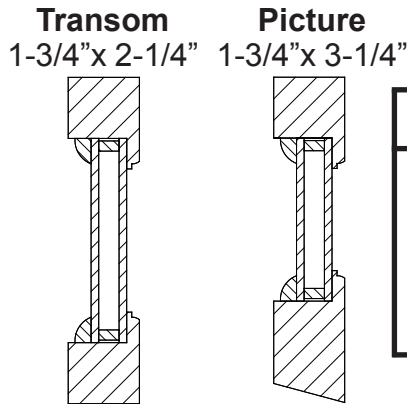

1-1/4" EXTERIOR WOOD TRANSOM OR PICTURE SASH

• 7/8" Flat Grill Between the Glass or 7/8" Wood Grills Included

Sash Type		Sash Only W/ I.G. Unit	Sash W/4-9/16" Jamb, Clear I.G. With or Without GBG, 180 BM
For I.G. Units Less Than 12 Sq.Ft.	1-1/4" Clear wood Transom Sash	\$1.70 Per United Inch	Add \$2.00 Per United Inch
	1-1/4" Clear wood Picture Sash	\$2.50 Per United Inch	Add \$2.00 Per United Inch
	1-1/4" Primed wood Transom Sash	\$1.90 Per United Inch	Add \$2.00 Per United Inch
	1-1/4" Primed wood Picture Sash	\$2.70 Per United Inch	Add \$2.00 Per United Inch

1-3/4" EXTERIOR WOOD TRANSOM OR PICTURE SASH

• 7/8" Flat Grill Between the Glass or 7/8" Wood Grills Included

Sash Type		Sash Only W/ I.G. Unit	Sash W/4-9/16" Jamb, Clear I.G. With or Without GBG, 180 BM
For I.G. Units	1-3/4" Primed wood Transom Sash	\$3.90 Per United Inch	Add \$2.00 Per United Inch
	1-3/4" Primed wood Picture Sash	\$3.90 Per United Inch	Add \$2.00 Per United Inch

1-3/4" EXTERIOR WOOD T.D.L. TRANSOM OR PICTURE SASH

Sash Type		Sash Only W/ I.G. Unit	Sash W/4-9/16" Jamb, Clear I.G. With or Without GBG, 180 BM
1-3/4" Clear wood T.D.L. Transom Sash		\$2.00 Per United Inch AND Additional \$24.00 Per Lite	Add \$2.00 Per United Inch
1-3/4" Clear wood T.D.L. Picture Sash		\$2.00 Per United Inch AND Additional \$24.00 Per Lite	Add \$2.00 Per United Inch