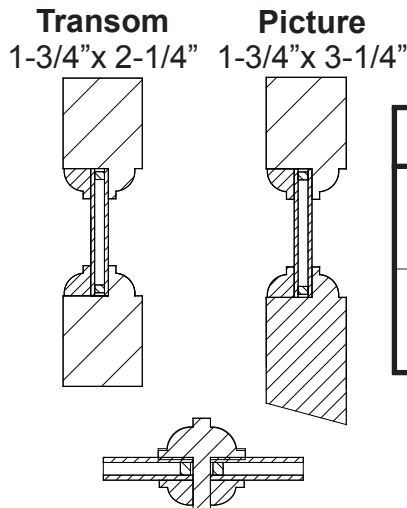

1-3/4" EXTERIOR WOOD T.D.L. TRANSOM OR PICTURE SASH

Sash Type		Sash Only W/ I.G. Unit	Sash W/4-9/16" Jamb, Clear I.G. With or Without GBG, 180 BM
1-3/4" Clear wood T.D.L. Transom Sash		$2.00 Per United Inch AND Additional $24.00 Per Lite	Add $2.00 Per United Inch
1-3/4" Clear wood T.D.L. Picture Sash		$2.00 Per United Inch AND Additional $24.00 Per Lite	Add $2.00 Per United Inch

• For Low-E Add 10%, Tempered Add 44% And for Tempered Low-E Add 56% To U.I. Sash Only Price

To Order Call: 1-800-452-7732