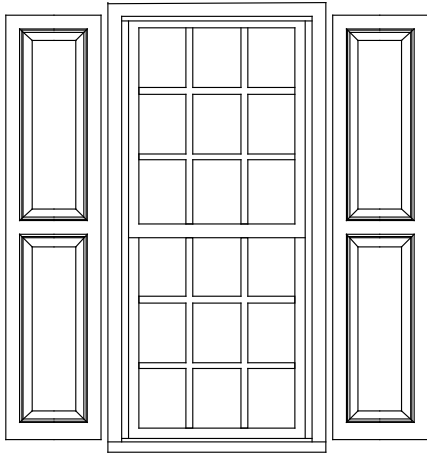

Raised panel shutters can add a dramatic first impression to your home. Custom crafted to your application, shutters are manufactured with cellular pvc for lasting durability. Units can be painted for color choice.

Rectangular

Arch Top

Round Top

Cottage

Raised panel shutter cut outs are an optional addition. these are just a few examples!

Price Per United Inch (Per Pair Price)

Add For Cut Out

Rectangular Style	Arched Top Style	Round Top Style	Cottage Style	Add For Cut Out
\$5.34	\$9.15	\$9.15	\$5.34	