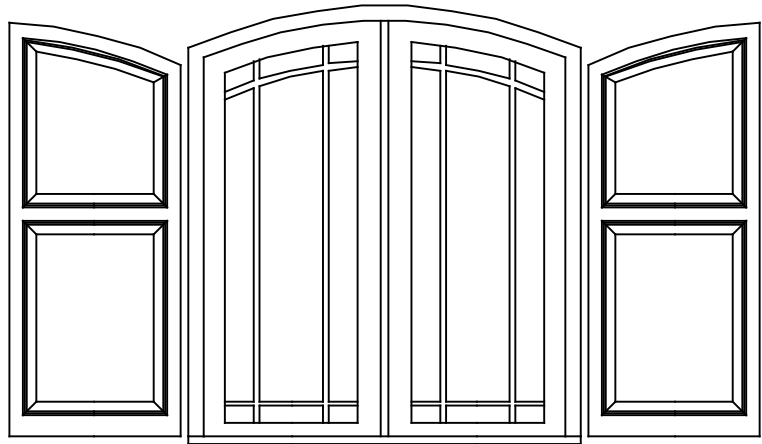

Raised panel shutters can add a dramatic first impression to your home. Custom crafted to your application, shutters are manufactured with cellular pvc for lasting durability. Units can be painted for color choice.

Rectangular

Arch Top

Round Top

Cottage

Raised panel shutter cut outs are an optional addition. these are just a few examples!

Price Per United Inch (Per Pair Price)

Add For Cut Out

Rectangular Style	Arched Top Style	Round Top Style	Cottage Style	Add For Cut Out
\$5.34	\$9.15	\$9.15	\$5.34	